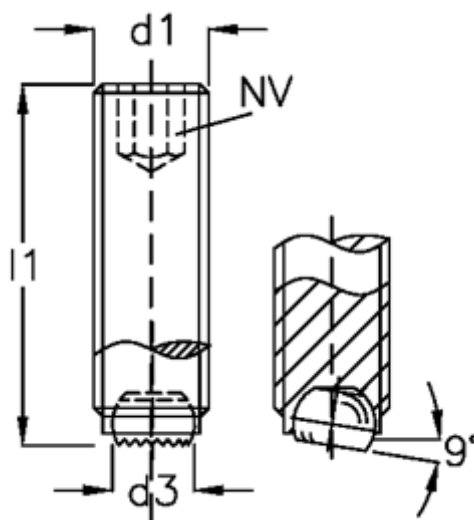

Article number: 20907657B

Description: E+G Ball point screw  
GN 605-M10-12-VR

## Measures

---

d1	= M10
d2	= 7.0
d3	= 6.0
Internal hexagon	= 5
l1	= 12